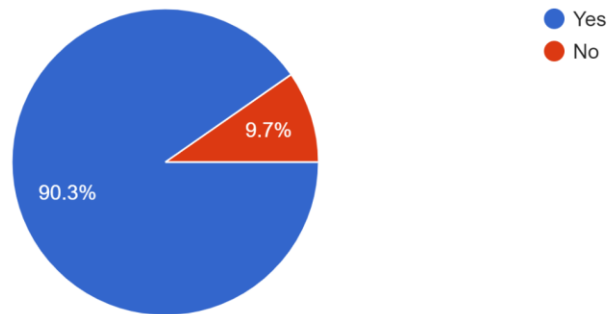

Student Feedback 23-24

NAME OF COURSE

858 responses

Year of Study

858 responses

ACADEMICS

How will you rate for the following

Rate regularity & accessibility of teachers on scale of 1-5?

858 responses

Are there sufficient evaluation methods like class test/assignment/presentations used by teachers?
858 responses

STUDENT SATISFACTION SURVEY: College Infrastructural Facilities

Rate the following facilities offered by the college Library