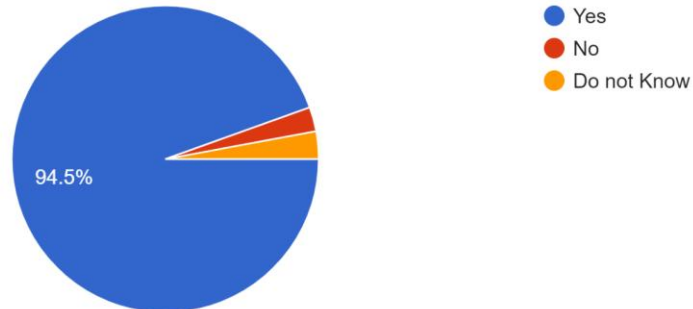

858 responses

College Administration

Rate the following

Environmental Sustainability of the College Campus

Is the college follow waste segregation (Blue & Green dustbins)?

858 responses

Does the College facilitates E-waste recycling?