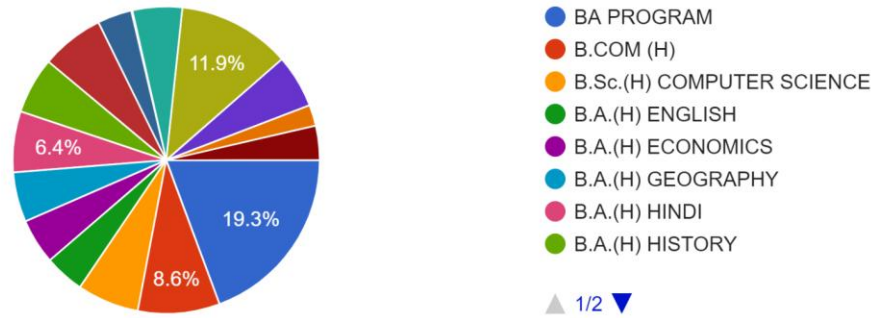

Student Feedback 23-24

NAME OF COURSE

858 responses

Year of Study

858 responses

ACADEMICS

How will you rate for the following

Rate regularity & accessibility of teachers on scale of 1-5?