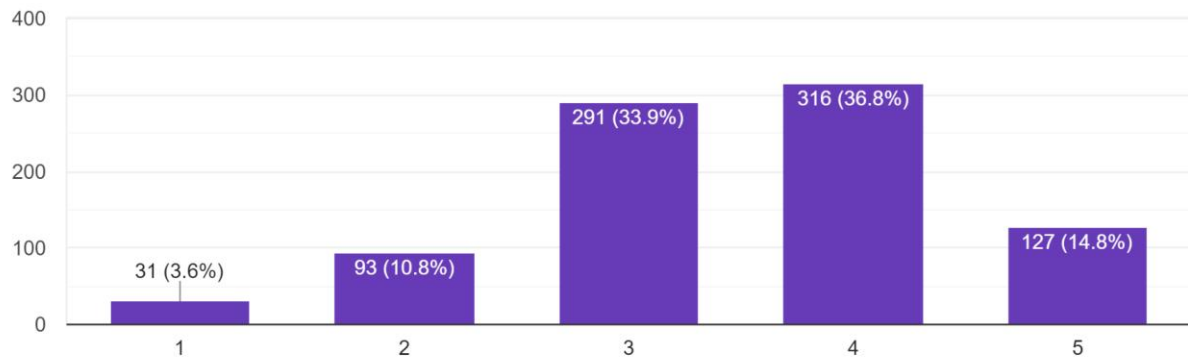

Student Feedback 23-24

NAME OF COURSE

858 responses

Year of Study

858 responses

ACADEMICS

How will you rate for the following

Rate regularity & accessibility of teachers on scale of 1-5?

858 responses

Are there sufficient evaluation methods like class test/assignment/presentations used by teachers?
858 responses

STUDENT SATISFACTION SURVEY: College Infrastructural Facilities

Rate the following facilities offered by the college Library