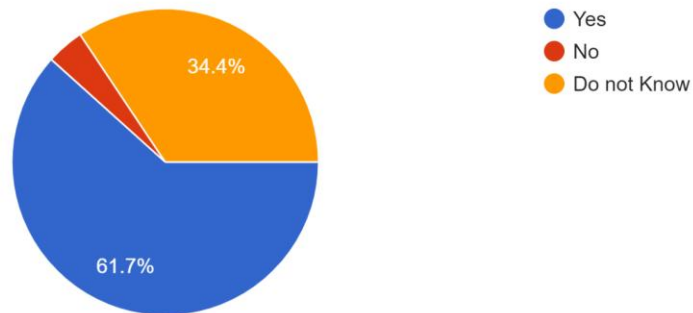

Does the College facilitates E-waste recycling?

858 responses